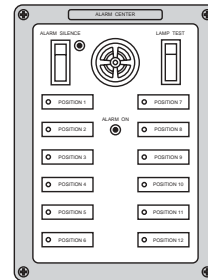

bass 9000 SERIES Electrical Power Control Panels

A Customizable Modular Series Offering Options Including LED Indicators and Backlit Legends

Below are the maiden panels in our 9000 Series. Based on input from our customers and innovations from our engineers, we are continually adding new panels to this line. If you do not see a design here that meets your requirements, please visit our Web site or contact our sales department to determine the availability of the panel you need.

Specialty Panels

90-9111X
5.5"W x 3.75"H x 3.5"D

90-9505
5.5"W x 7.5"H x 3.5"D

90-9600
5.5"W x 7.5"H x 3.5"D

These panels allow you to further customize your Bass 9000 Series electrical power control panel. If there are any additional requirements for your application, don't hesitate to contact our customer service department.